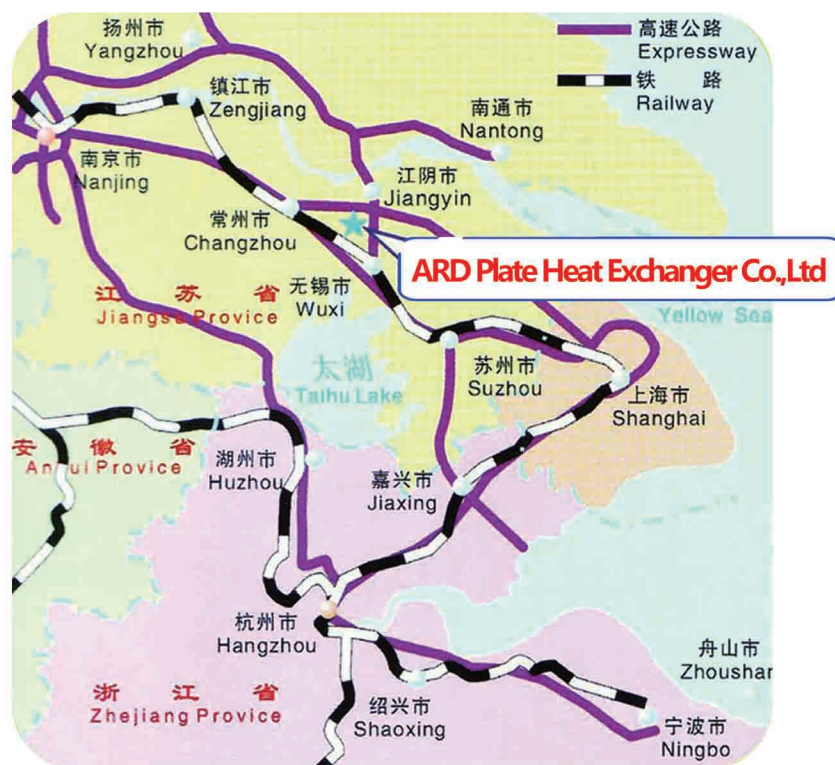

ARD PHE CO.,LTD is a leader in Plate Heat Exchanger industry in China. We can provide all brands of plate heat exchangers and gaskets. Our goal is to solve your heat exchangers specialized in the area of plate heat exchanger gaskets & plates. For over 15 years, ARD has grown manufacturer and exporter of the integration of the company. We always focused on the oil ,chemical industry, food and beverage, electric power, metallurgy, marine , HVAC and other industries that need plate heat exchangers.

Now about 1/5 of global plate heat exchangers are using ARD accessories or accept ARD maintenance services(including regular cleaning, repair, replacement parts, etc). More than 50 countries are using ARD products.

ARD will strive to provide a prompt, professional, competitive plate heat exchanger system solutions.

Fast response times

We aim to respond immediately to emails and phone calls even if initially just to confirm that we have received the necessary information and advise approximately when we will have a quotation ready for you. If we already have the specification of your heat exchangers to hand we can usually quote by return.

Competitive Prices

We have access to a global supply chain which enables us to identify your heat exchangers (wherever they may have originally been manufactured) and source competitive parts while maintaining the highest quality.

Technical & Sales Support

If you have any questions related to your plate heat exchangers whether it be an urgent requirement or just a general question please do not hesitate to contact us and one of our experienced sales team or service engineers will be available to assist you.

ARD Plate Heat Exchanger(Jiangyin)Co.,Ltd